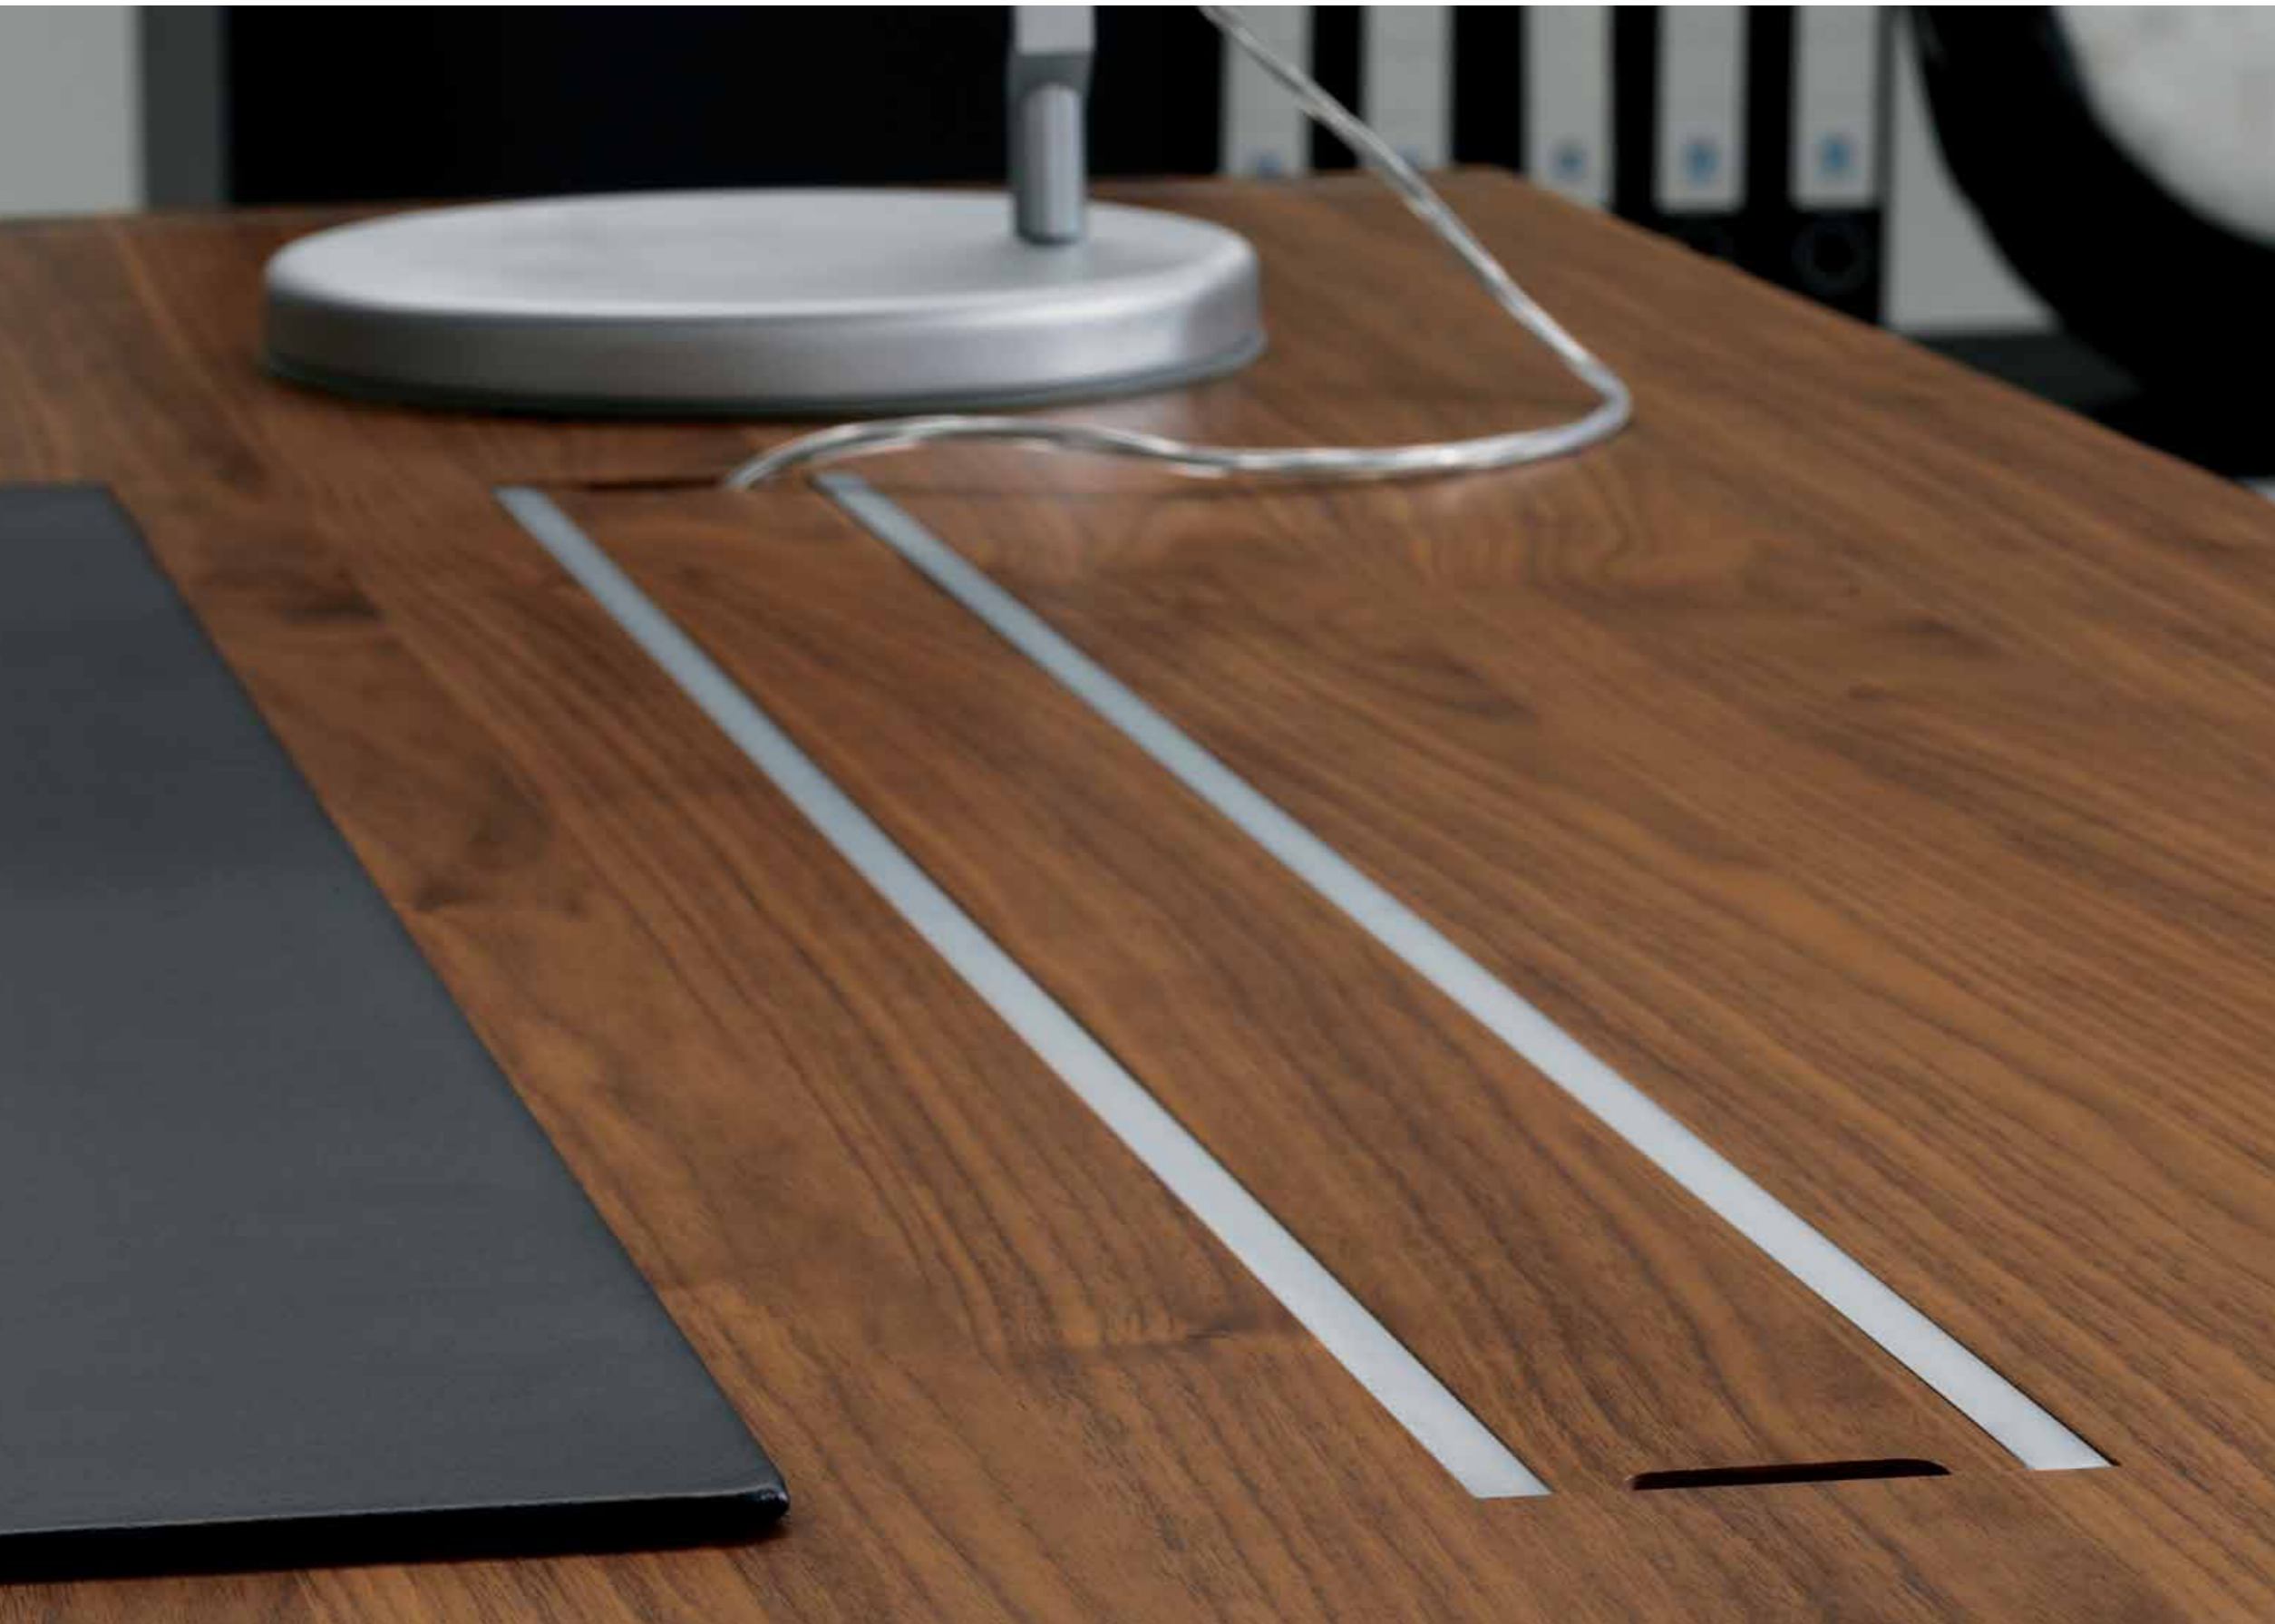

PERFEKTION IM DETAIL. PERFECTION DOWN TO THE LAST DETAIL.

Wer Erfolg im Leben hat, stellt meist auch hohe Erwartungen – vor allem an sich selbst. Mit intelligenten Lösungen für einen modernen Arbeitsplatz übertrifft das Office-Programm **sethos** in vielen Bereichen die Erwartungen.

Denn die hochwertigen Möbel überzeugen nicht nur durch außergewöhnliches Design und hochwertige Materialien – auch die Verarbeitung und die ausgereifte Technik zeigen echte Chef-Qualitäten.

Succeeding in life usually means cultivating high expectations – first and foremost of ourselves. In many areas, the **sethos** office range exceeds our highest expectations with its intelligent solutions for the modern office workspace. Because the impact of this sophisticated furniture range lies not only in exceptional design and the use of quality materials – its workmanship and technological maturity also embody true leadership qualities.